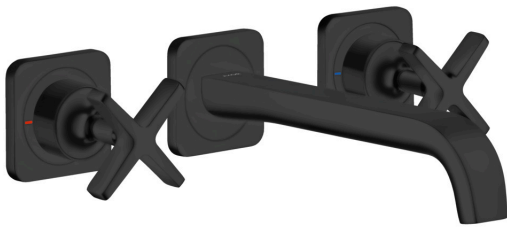

AXOR Citterio E
Wall-Mounted Widespread Faucet Trim, 1.2 GPM
 Finishes : Part no. : **36107671**

Features

- Spray modes: Laminar spray
- Flow: 1.2 GPM (4.5 L/Min)
- 90° ceramic valves

Item details

List Price \$ 1,633.00

Technology

Compliance

Product image

Scale drawing